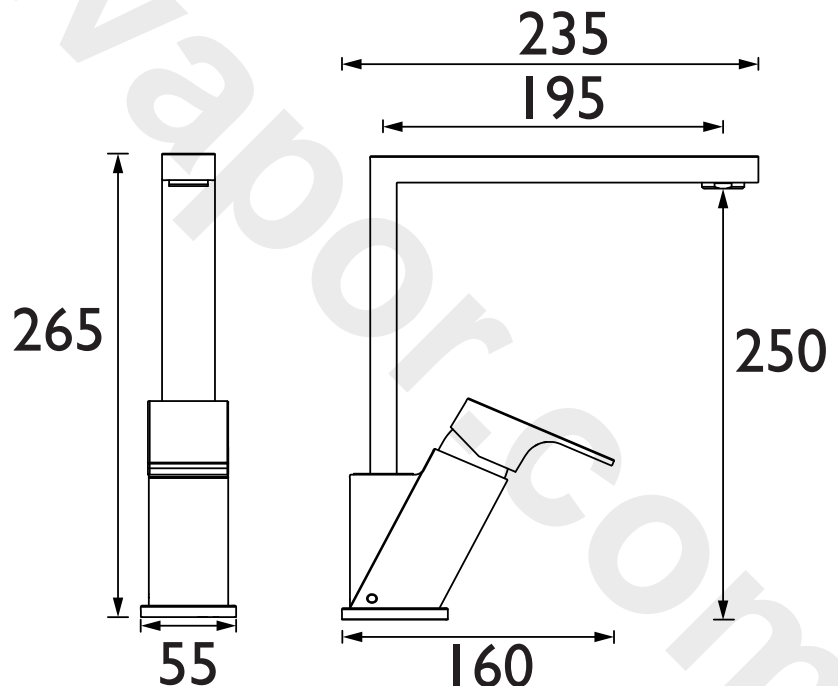

### Specification

Product Type:	Kitchen Taps
Main Construction Material:	Brass
Mount Type:	Deck Mounted
Handle Type:	Lever Handle
Connection Inlet:	1/2" BSP Flexible Tails
Connection Outlet:	Aerator
Number of Tap Holes:	1
Valve/Cartridge Type:	35mm Cartridge
Plumbing System Requirements:	Suitable for all plumbing systems
Minimum Dynamic Pressure (bar):	0.4 bar
Maximum Dynamic Pressure (bar):	5.0 bar
Maximum Hot Water Temperature °C:	65°C
Maximum Static Pressure (bar):	10 bar
Flow Type:	Single Flow
Isolation Included:	Yes

### Dimensions (measurements in mm)